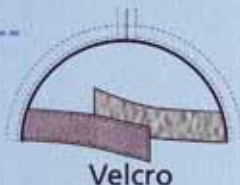

BLENDED COTTON TWILL--Classic

RECYCLED --100% RPET

LICENSED CAMO--Brushed Only

EMBELLISHMENT OPTIONS--

Direct Embroidery / 3-D embroidery / Screen Printing : All delivered within 4-6 weeks

CLOSURE OPTIONS--